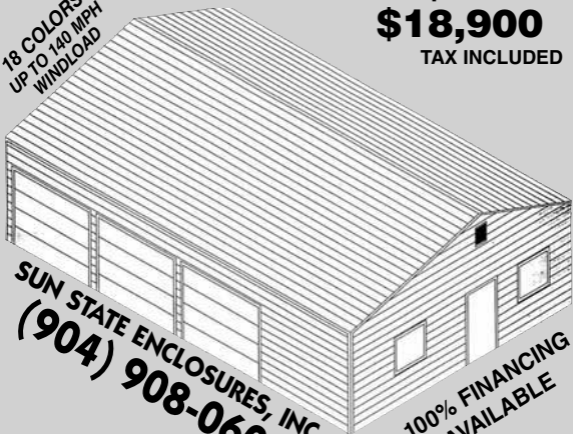

# JUMBO 3 CAR GARAGE w/WORKSHOP

Includes: Overhead Doors, Entrance Door,  
Concrete Slab 8"x8" Monolithic  
Concrete Footers 12" x 36"

Special

**\$18,900**

TAX INCLUDED

18 COLORS  
UP TO 140 MPH  
WINDLOAD

SUN STATE ENCLOSURES, INC.  
**(904) 908-0608**

100% FINANCING  
AVAILABLE

**Sun State Builds  
Steel Framed**

- Brick
- Hardi Siding
- Wood Siding
- Vinyl Siding
- Stucco

**We Can Match Your House**

**45 Year Warranty**